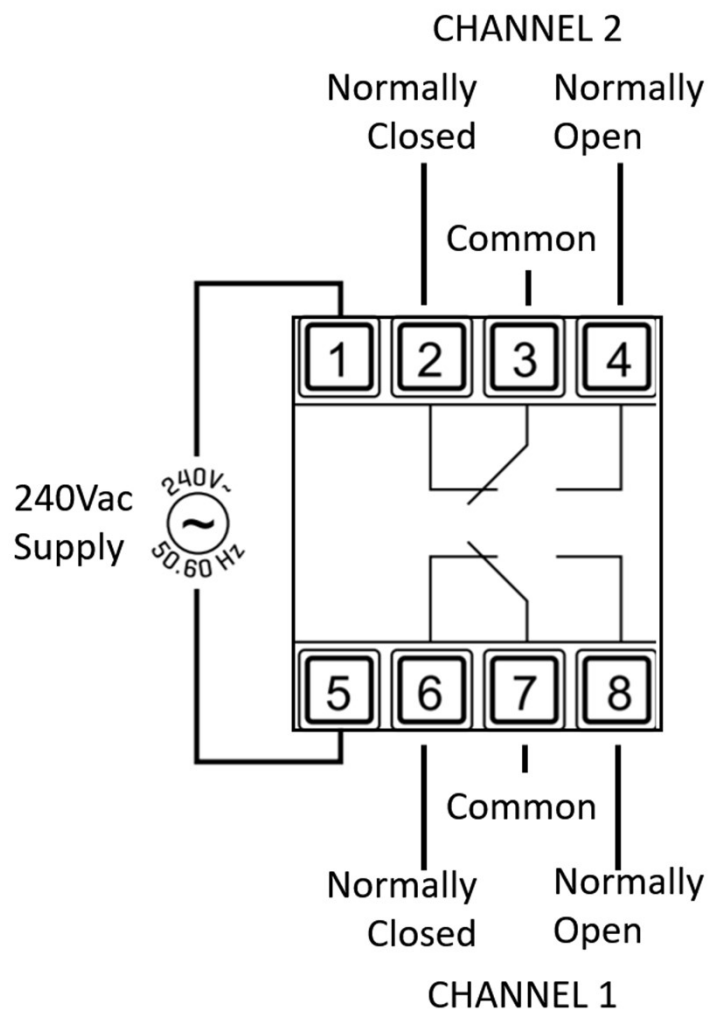

# TCBT2 - Two Channel Time Clock

## Connections

## Typical Installation